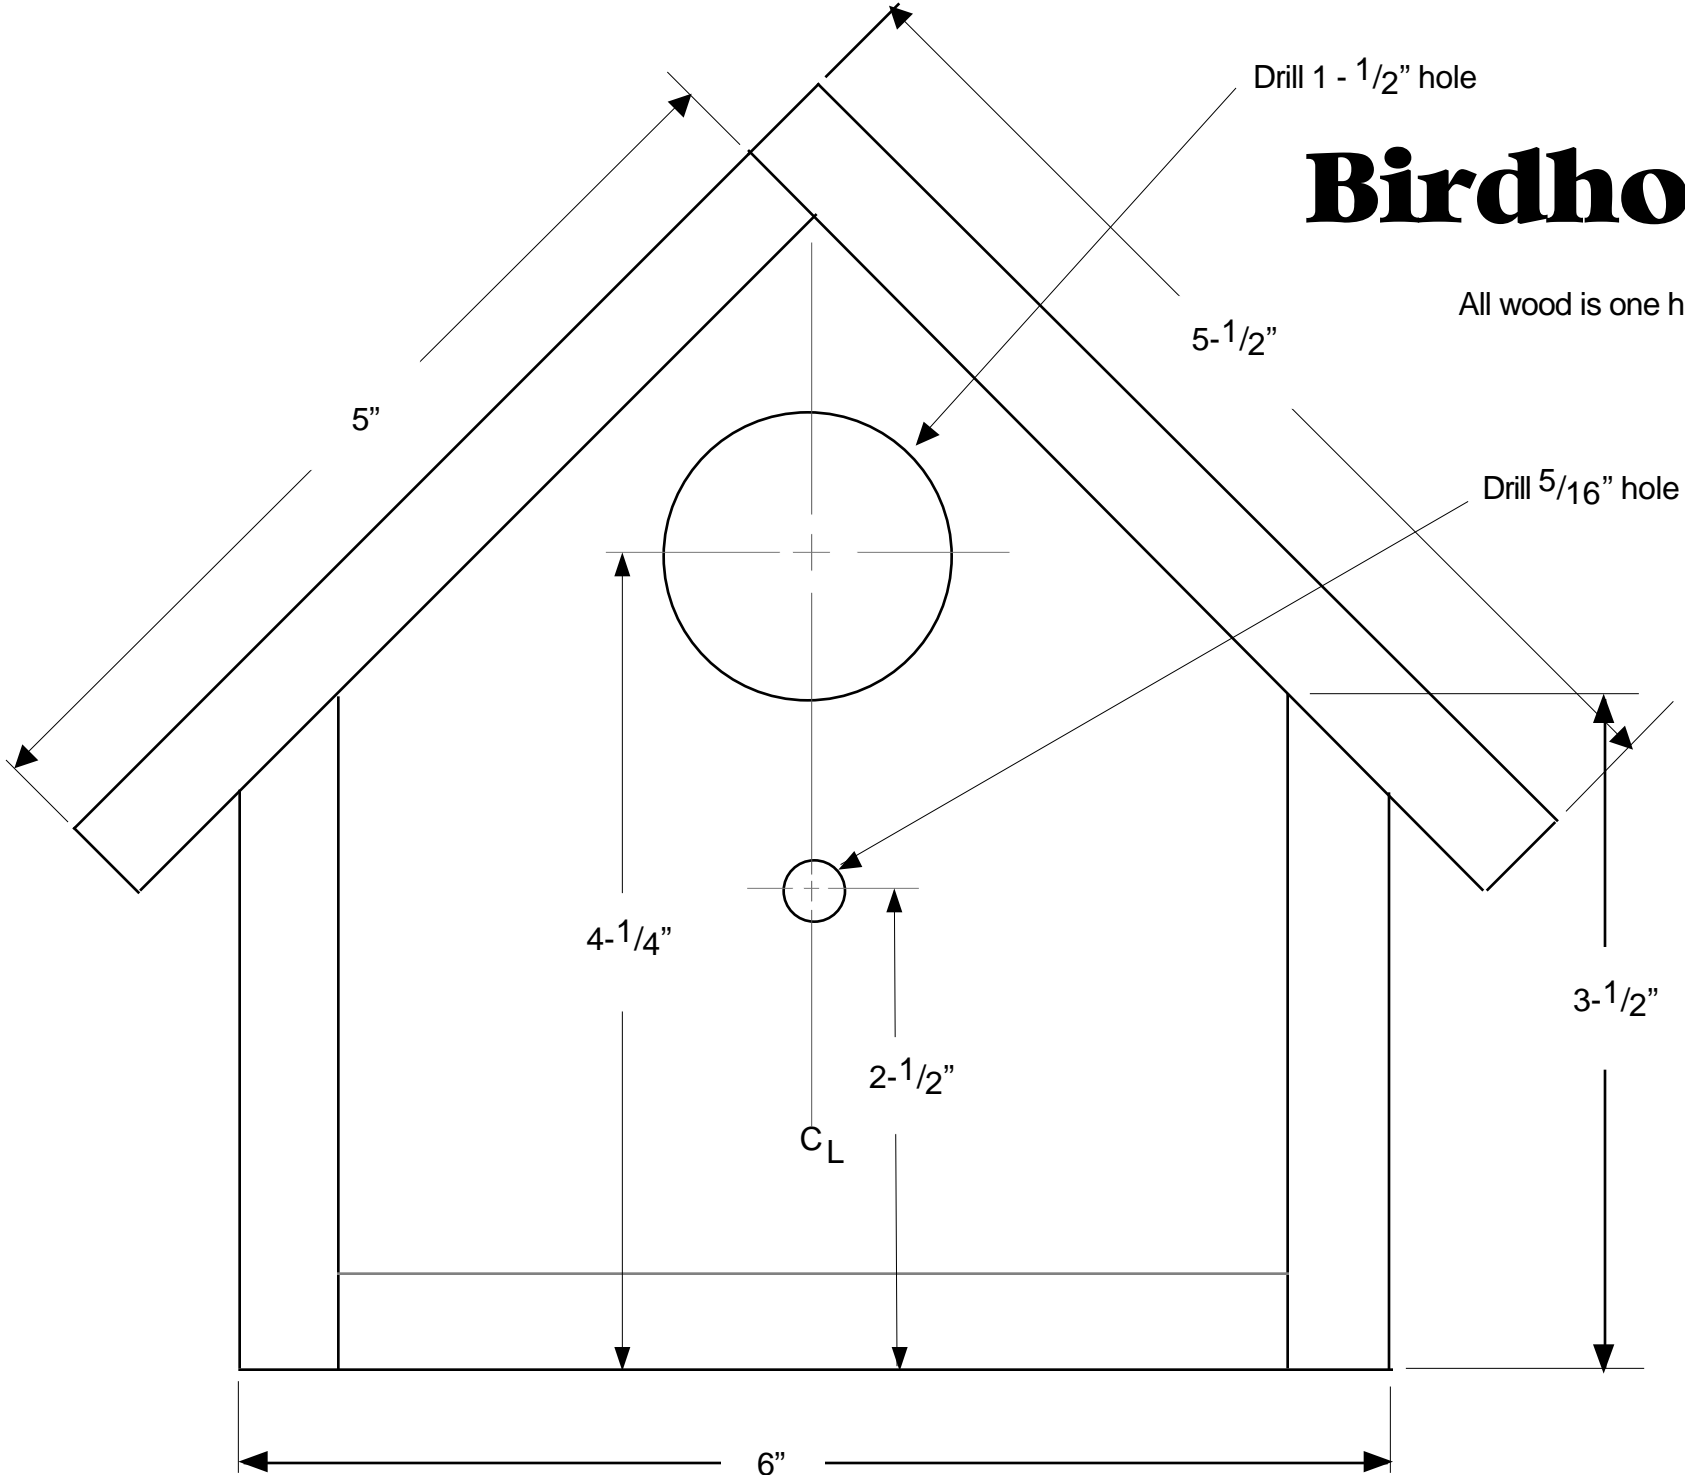

Birdhouse

All wood is one half inch thick

6"

8"

Material List

<i>item name</i>	<i>(qt)</i>	<i>Size</i>
Top -----	(1)	1/2" X 5-1/2" X 8"
Top -----	(1)	1/2" X 5" X 8"
Side -----	(2)	1/2" X 3-1/2" X 6"
Bottom -----	(1)	1/2" X 5" X 5"
Front & Back ---	(2)	1/2" X 5" X 6-3/8"
Dowell rod -----	(1)	5/16" X 2"

5/16" dowell rod

Side view