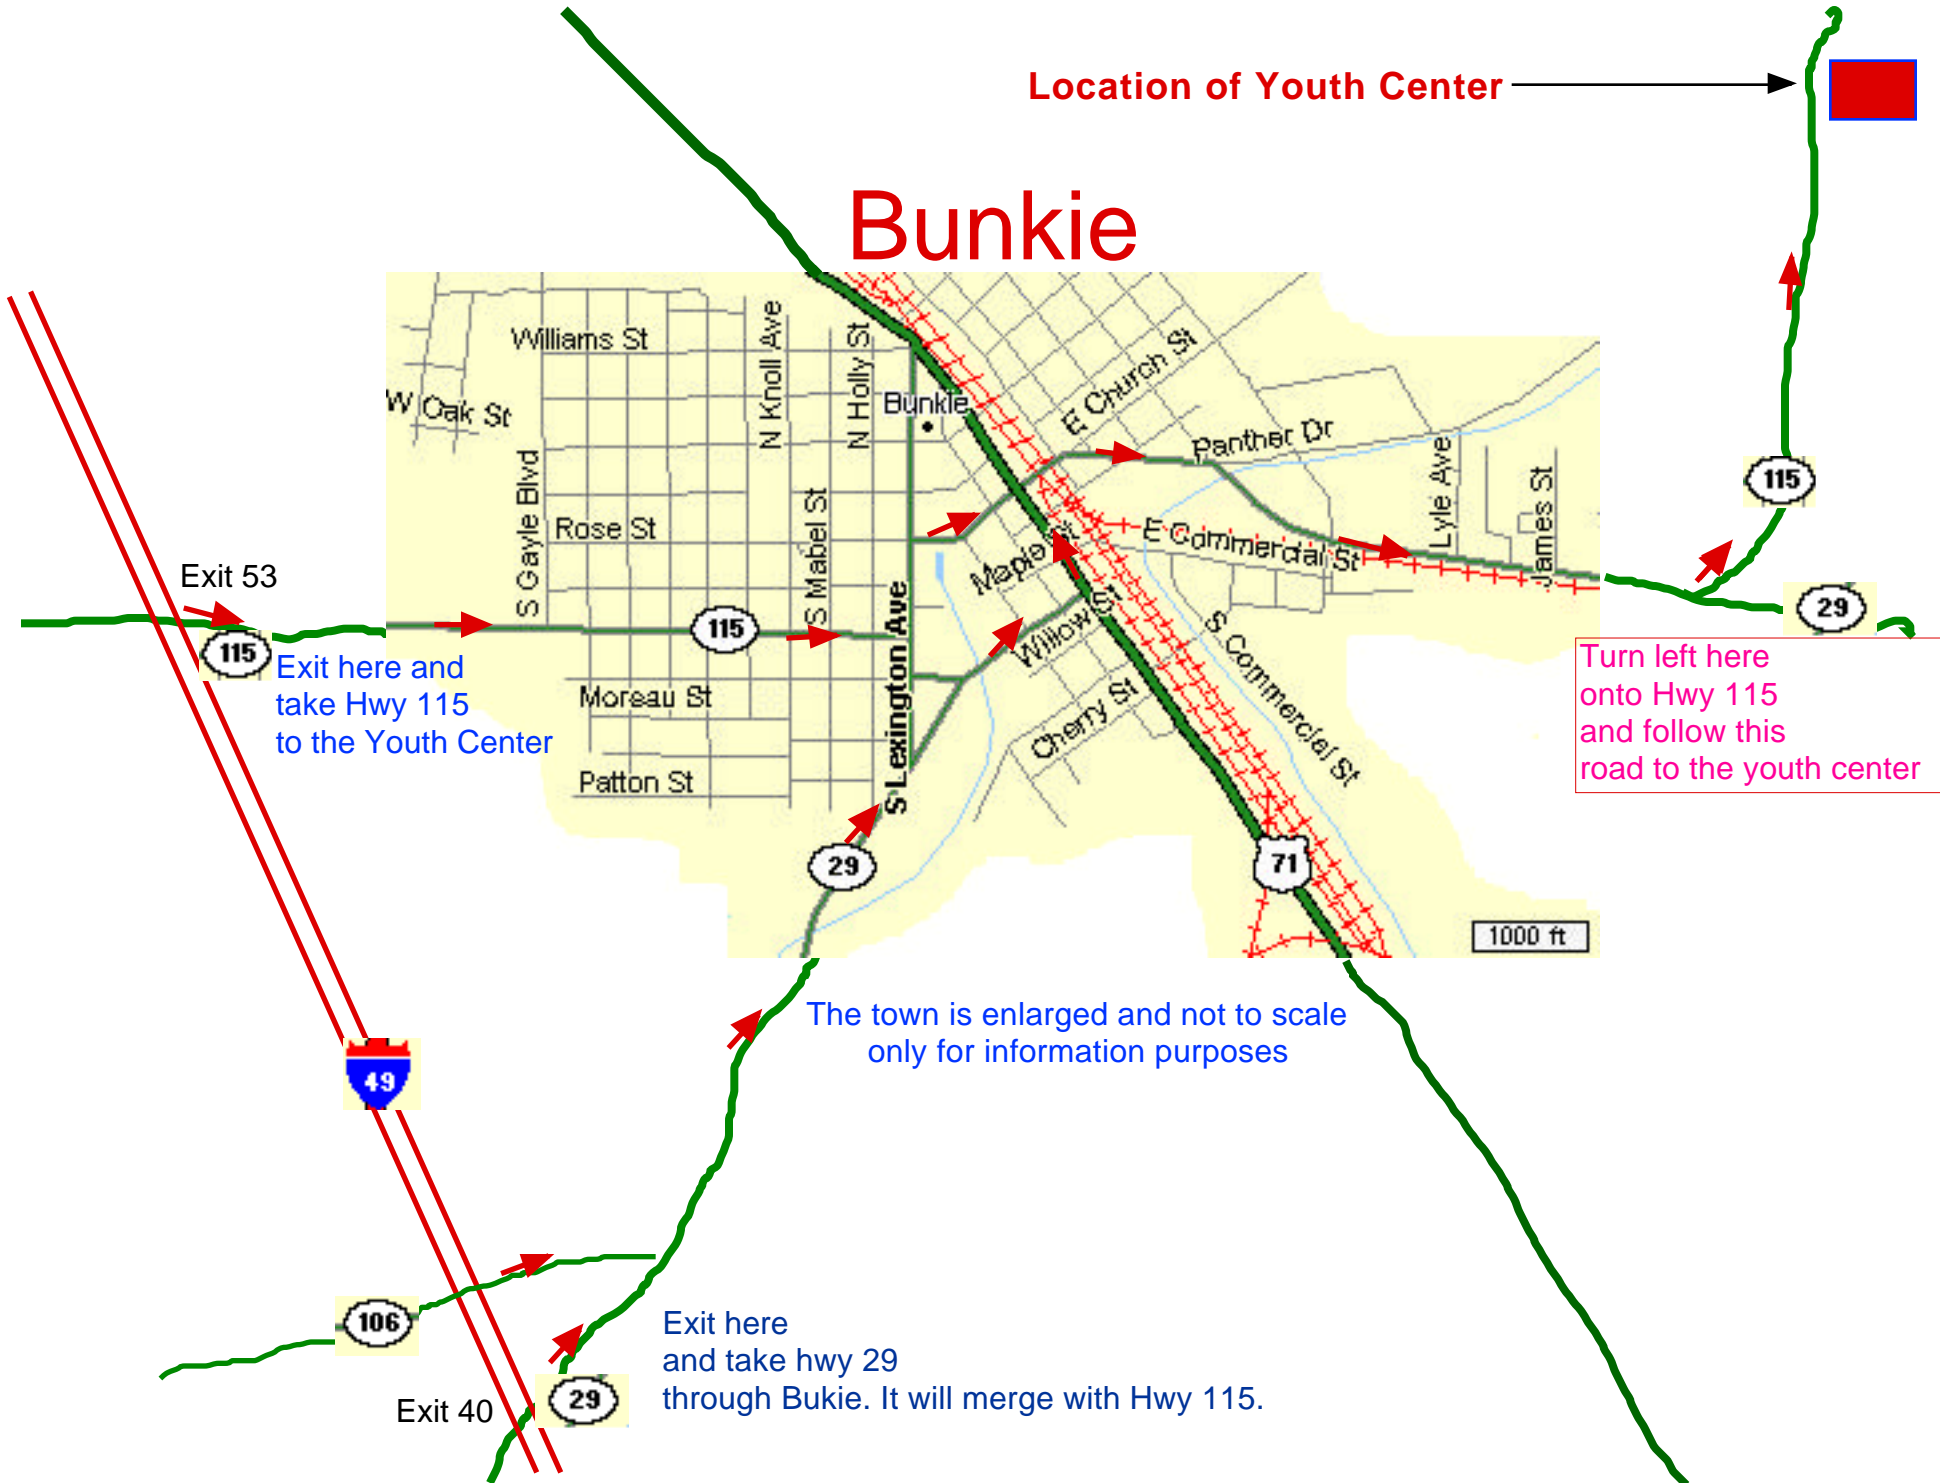

Location of Youth Center

# Bunkie

Exit 53

Exit here and take Hwy 115 to the Youth Center

Turn left here onto Hwy 115 and follow this road to the youth center

The town is enlarged and not to scale only for information purposes

Exit 40

Exit here and take hwy 29 through Bukie. It will merge with Hwy 115.

1000 ft